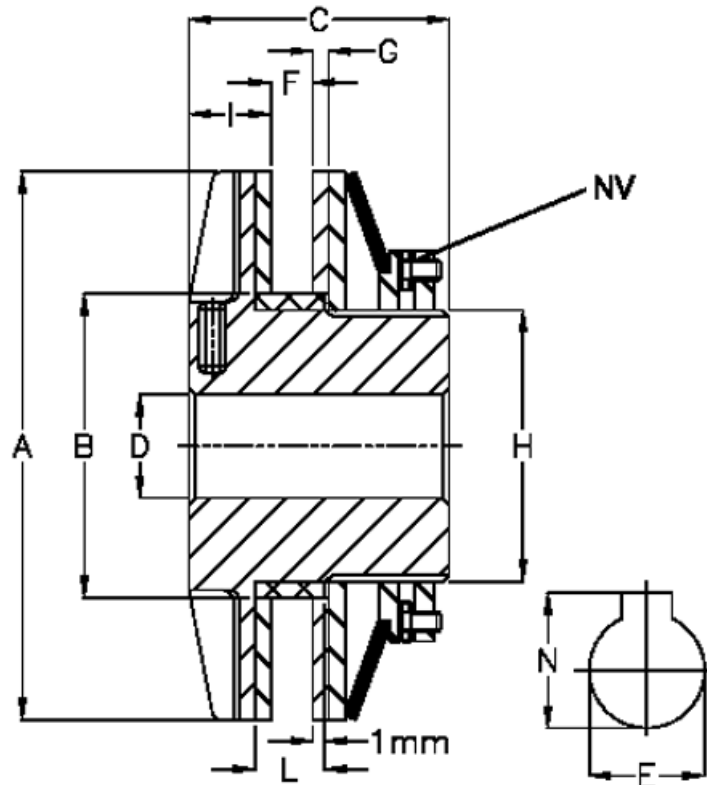

Article number: 4612006

Description: Securex torque limiter T 1200/140

Measures

A = 140	L	= 22
B = 90	Largest possible bore with slot according to DIN 6885/1, E max = 60	
C = 86	Largest possible bore with slot according to DIN 6885/1, N	= 64.4
D = 20	Largest possible bore with slot according to DIN 6885/3, E max = 60	
F = 20	Largest possible bore with slot according to DIN 6885/3, N	= 63.3
G = 4	Max torque Nm	= 1200
H = 85	Number of springs	= 2
I = 23	NV	= 13